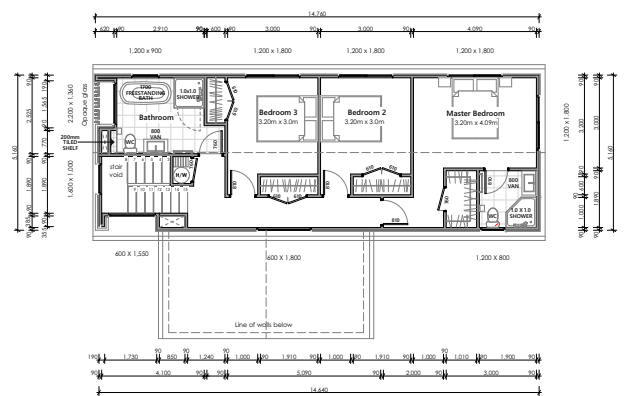

HOUSE & LAND PACKAGE

LOT 454, STAGE 16
GREENHILL PARK, HAMILTON

Ground Floor

First Floor

Bedrooms
3

Bathrooms
2

Living Areas
1

Garage Spaces
1

Floor Area
168m²

Land Size
322m²

\$999,999

0508 2 VENTURE
www.venturedevelopments.co.nz
1/16 Ashley Place, Papamoa Beach, Papamoa 3118

Prices are based on a flat site and existing council stormwater and sewage connections. Earthworks not included.