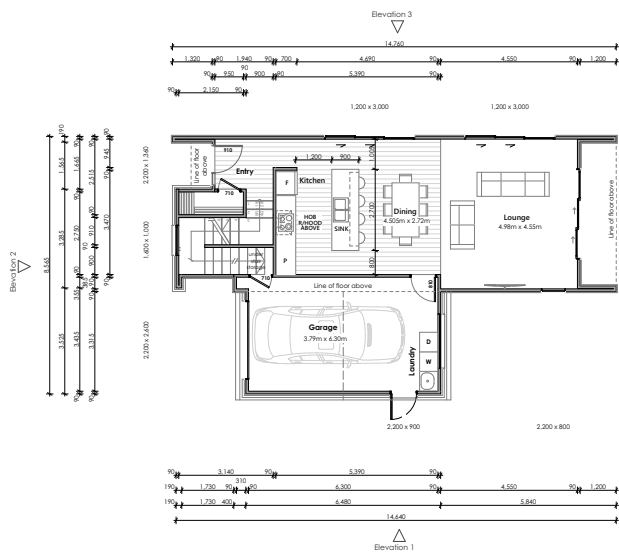

HOUSE & LAND PACKAGE

LOT 454, STAGE 16
GREENHILL PARK, HAMILTON

Ground Floor

First Floor

Bedrooms
3

Bathrooms
2

Living Areas
1

Garage Spaces
1

Floor Area
168m²

Land Size
322m²

\$999,999

0508 2 VENTURE
www.venturedevelopments.co.nz
1/16 Ashley Place, Papamoa Beach, Papamoa 3118

Prices are based on a flat site and existing council stormwater and sewage connections. Earthworks not included.