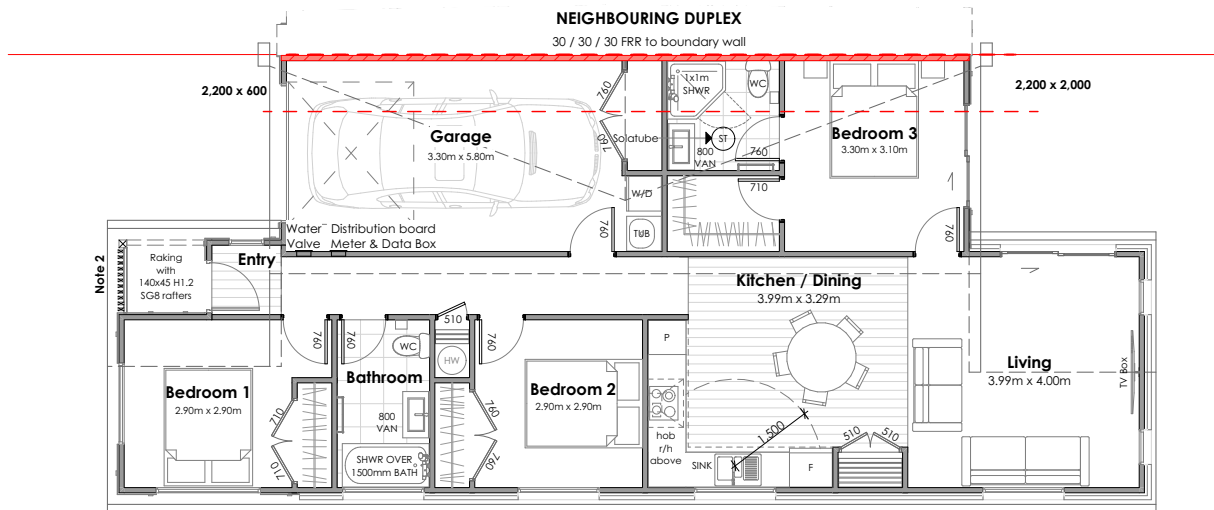

HOUSE & LAND PACKAGE

LOT 99, STAGE 1
WEST DUNE, PAPAMOA

Bedrooms
3

Bathrooms
2

Living Areas
1

Garage Spaces
1

Floor Area
115m²

Land Size
205m²