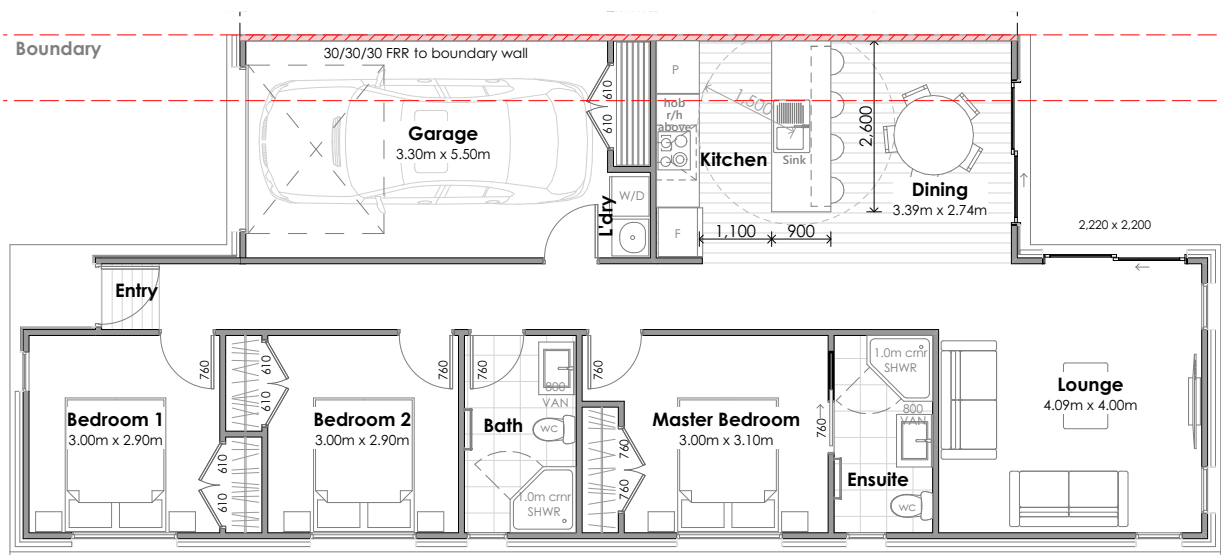

HOUSE & LAND PACKAGE

LOT 97, STAGE 1
WEST DUNE, PAPAMOIA

Bedrooms
3

Bathrooms
2

Living Areas
1

Garage Spaces
1

Floor Area
115m²

Land Size
184m²