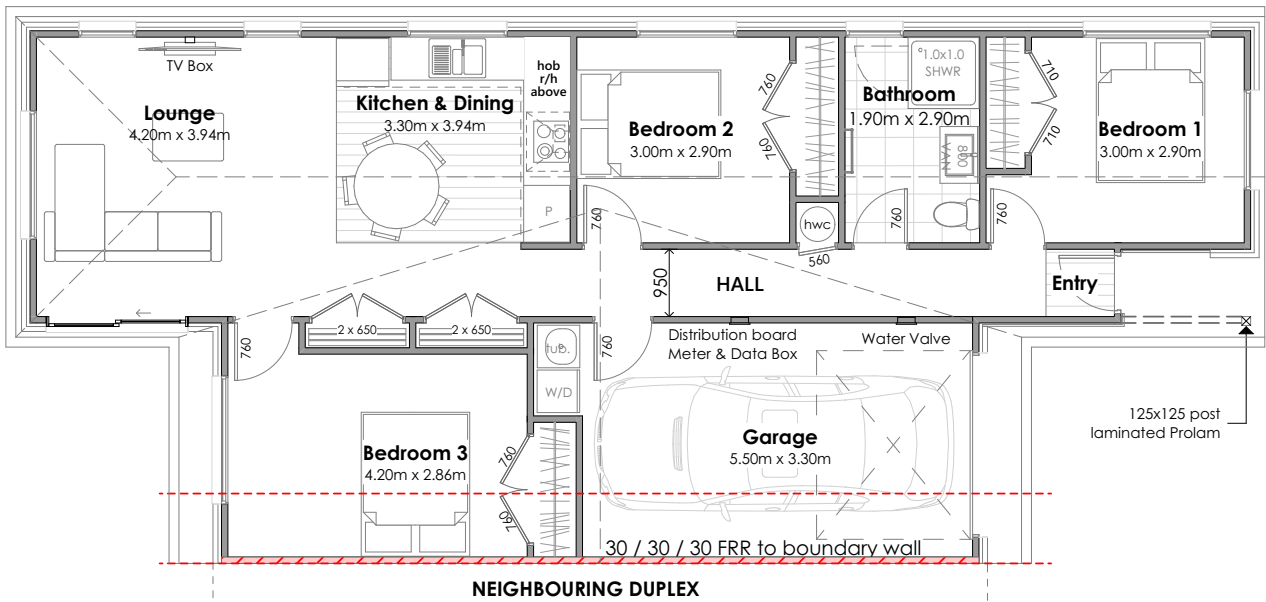

HOUSE & LAND PACKAGE

LOT 91, STAGE 1
WEST DUNE, PAPAMO A

Bedrooms
3

Bathrooms
1

Living Areas
1

Garage Spaces
1

Floor Area
109m²

Land Size
184m²