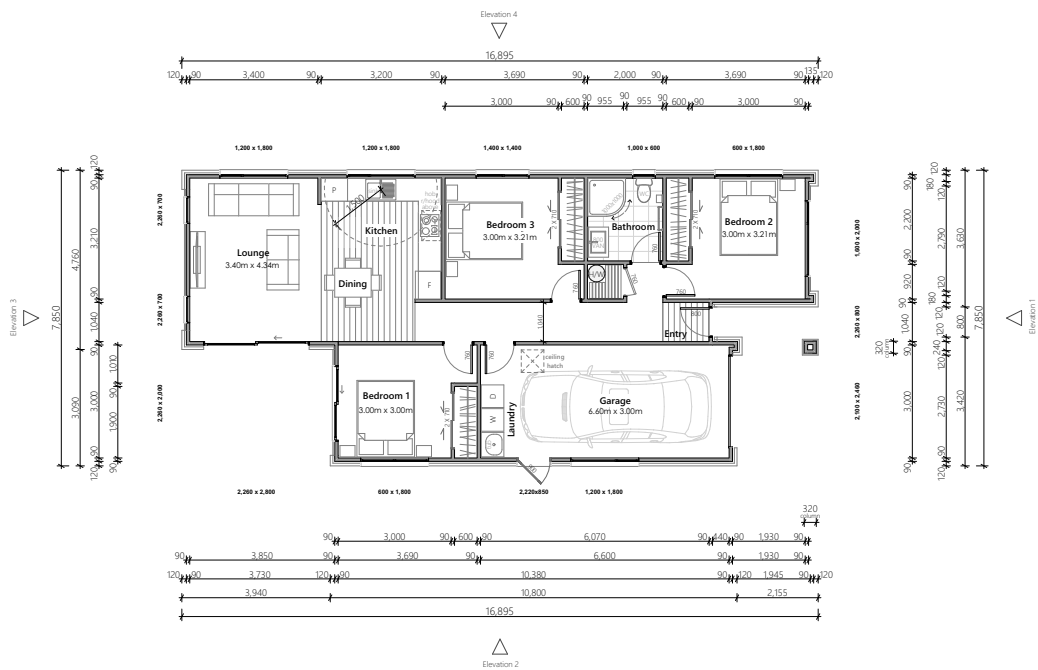

HOUSE & LAND PACKAGE

LOT 49, STAGE 1
WEST DUNE, PAPAMO A

Bedrooms
 3

Bathrooms
 1

Living Areas
 1

Garage Spaces
 1

Floor Area
110m²

Land Size
228m²