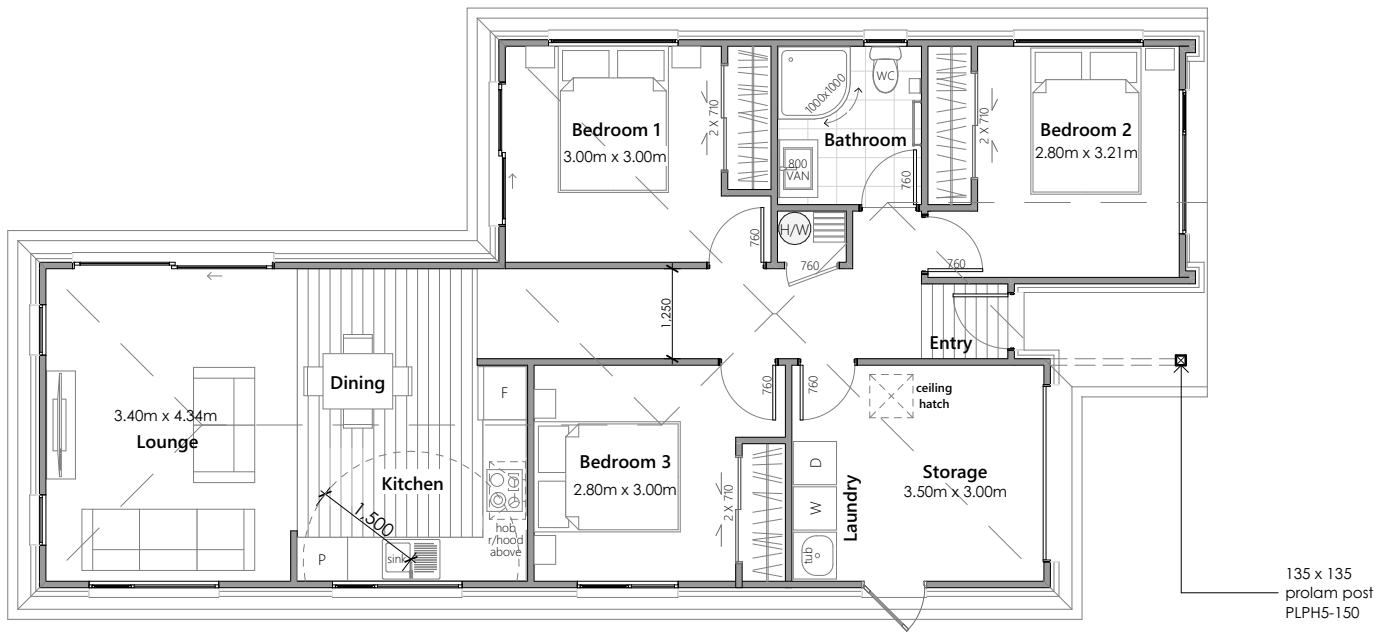

HOUSE & LAND PACKAGE

LOT 44, STAGE 1
WEST DUNE, PAPAMOA

Bedrooms	Bathrooms	Living Areas	Floor Area	Land Size
3	1	1	98m ²	210m ²

\$750,000

0508 2 VENTURE
www.venturedevelopments.co.nz
1/16 Ashley Place, Papamoa Beach, Papamoa 3118