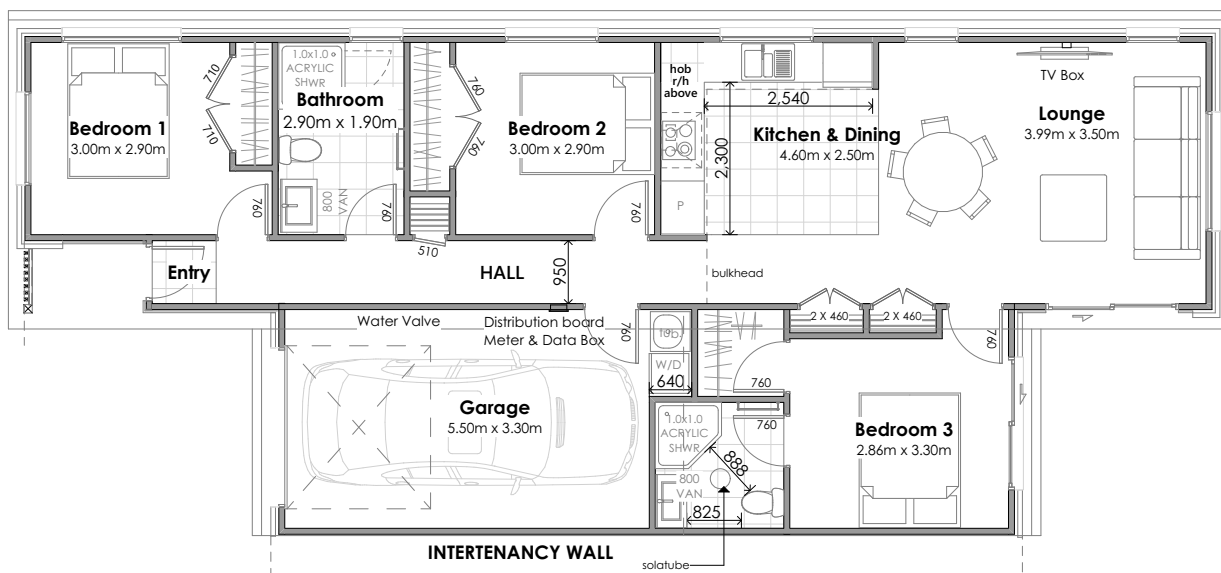

HOUSE & LAND PACKAGE

LOT 41, STAGE 2
WEST DUNE, PAPAMOA

Bedrooms
3

Bathrooms
2

Living Areas
1

Garage Spaces
1

Floor Area
114m²

Land Size
189m²