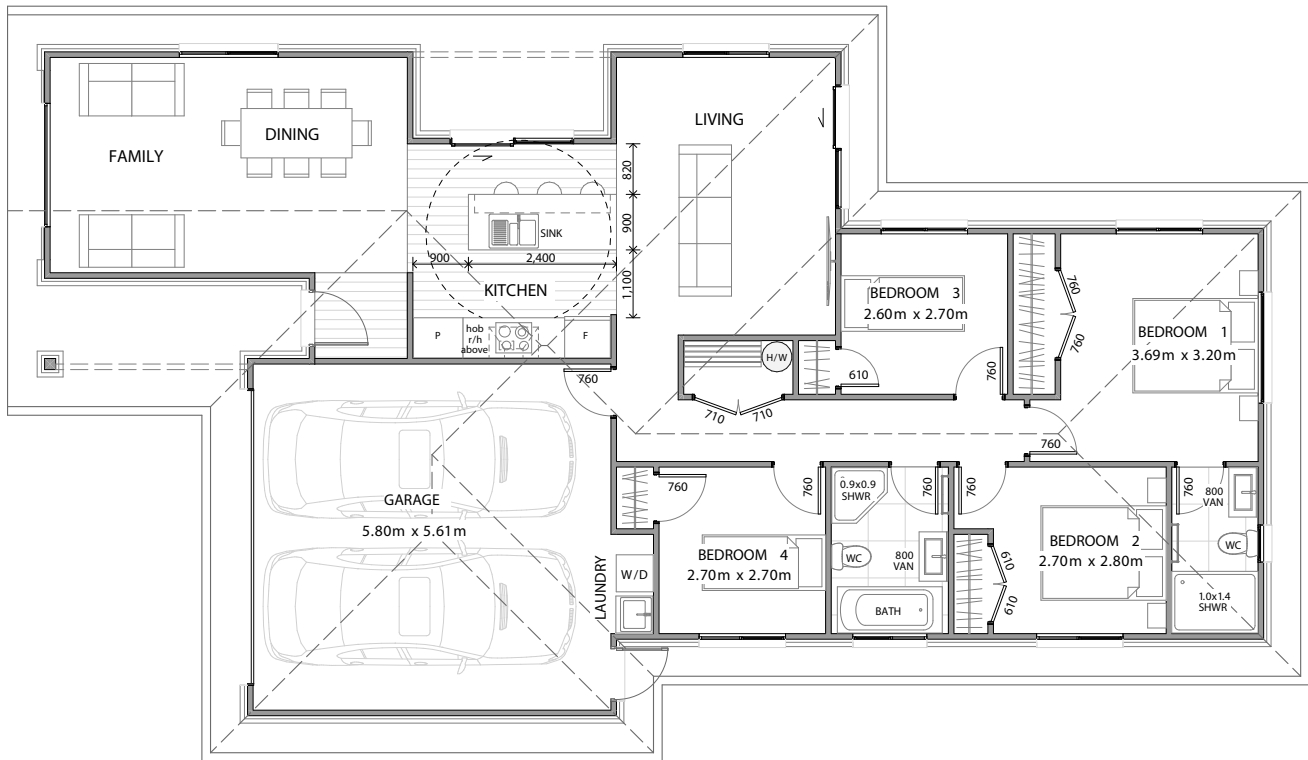

# HOUSE & LAND PACKAGE

LOT 72, STAGE 1  
WAIPIKO, TE AWAMUTU

Bedrooms  
4

Bathrooms  
2

Living Areas  
1

Garage Spaces  
2

Floor Area  
159m<sup>2</sup>

Land Size  
505m<sup>2</sup>