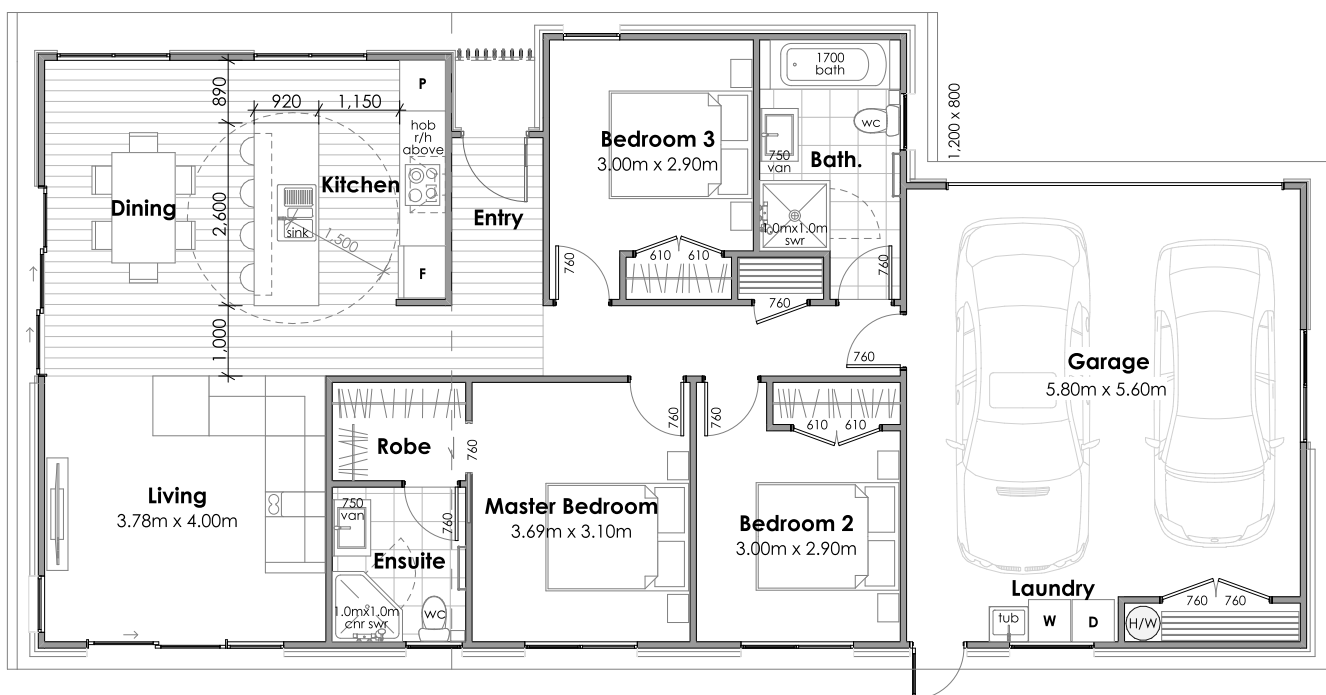

HOUSE & LAND PACKAGE

WAIPIKO LANDING, TE AWAMUTU
STAGE 1, LOT 68

Bedrooms
3

Bathrooms
2

Living Areas
1

Garage Spaces
2

Floor Area
147 m²

Land Size
558 m²

\$879,000

0508 2 VENTURE
www.venturedevelopments.co.nz
1/16 Ashley Place, Papamoa Beach, Papamoa 3118

Prices are based on a flat site and existing council stormwater and sewage connections. Earthworks not included.