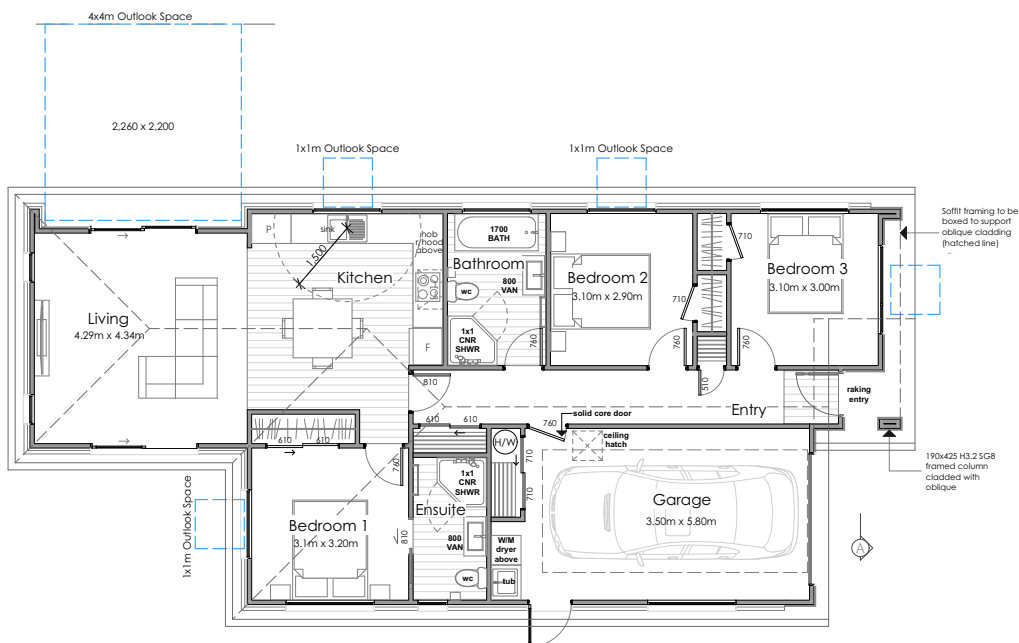

HOUSE & LAND PACKAGE

LOT 57, STAGE 1
WAIPIKO, TE AWAMUTU

Bedrooms
3

Bathrooms
2

Living Areas
1

Garage Spaces
1

Floor Area
123m²

Land Size
351m²