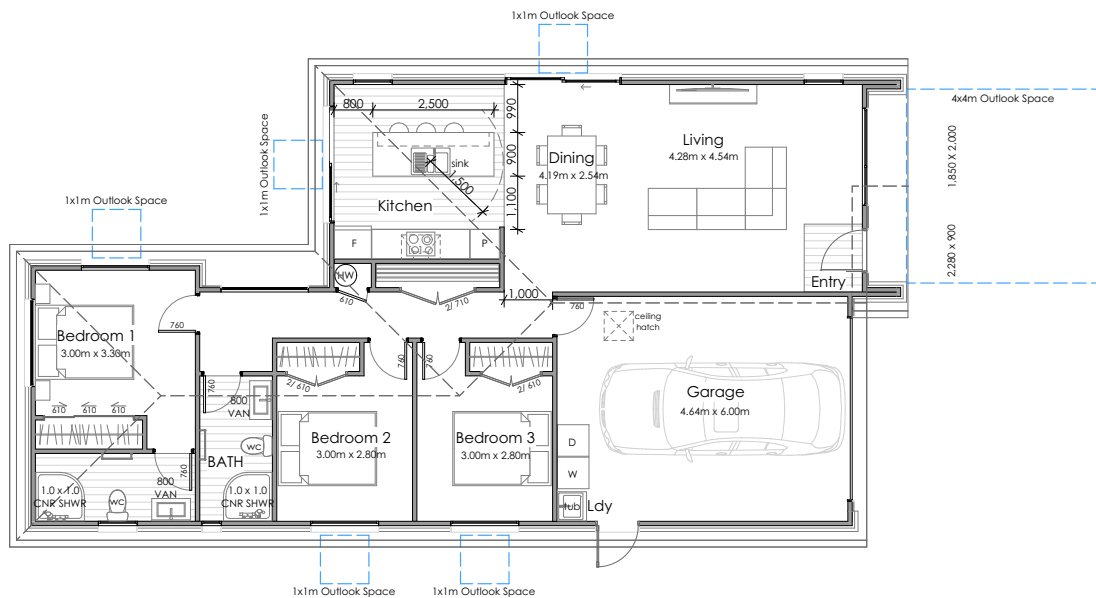

# HOUSE & LAND PACKAGE

LOT 56, STAGE 1  
WAIPIKO, TE AWAMUTU

Bedrooms  
3

Bathrooms  
2

Living Areas  
1

Garage Spaces  
1

Floor Area  
138m<sup>2</sup>

Land Size  
403m<sup>2</sup>