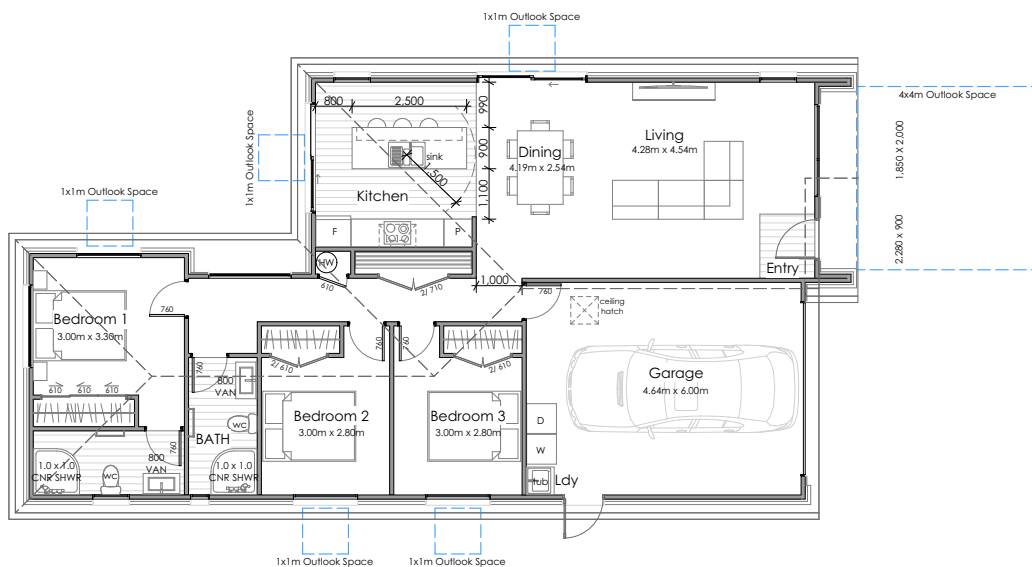

HOUSE & LAND PACKAGE

LOT 55, STAGE 1
WAIPIKO, TE AWAMUTU

Bedrooms
3

Bathrooms
2

Living Areas
1

Garage Spaces
1

Floor Area
138m²

Land Size
403m²