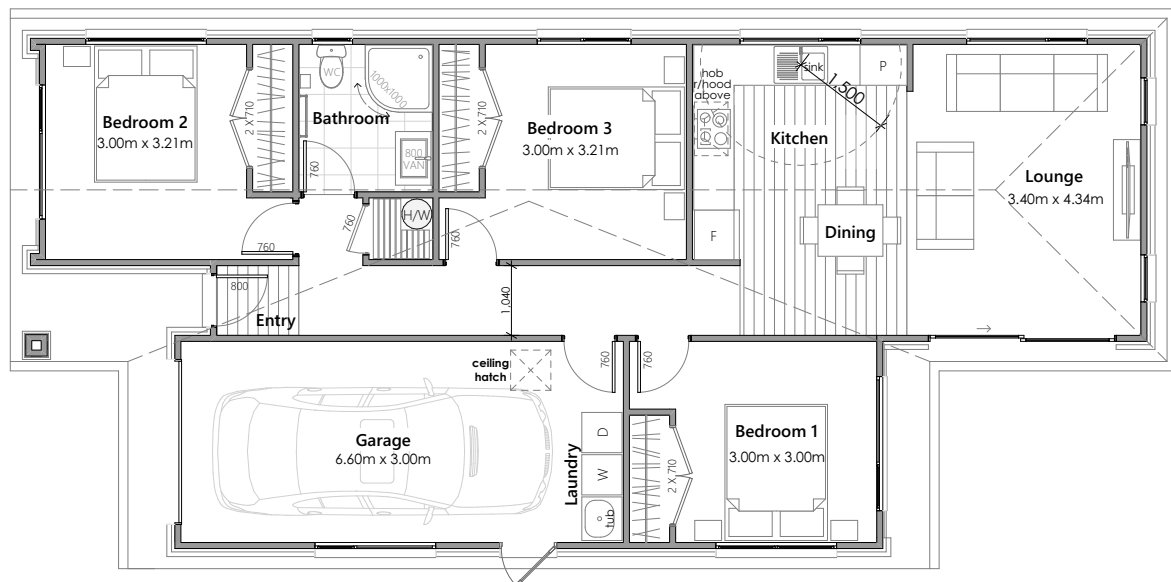

HOUSE & LAND PACKAGE

LOT 52, STAGE 1
WAIPIKO, TE AWAMUTU

Bedrooms
3

Bathrooms
1

Living Areas
1

Garage Spaces
1

Floor Area
109m²

Land Size
338m²