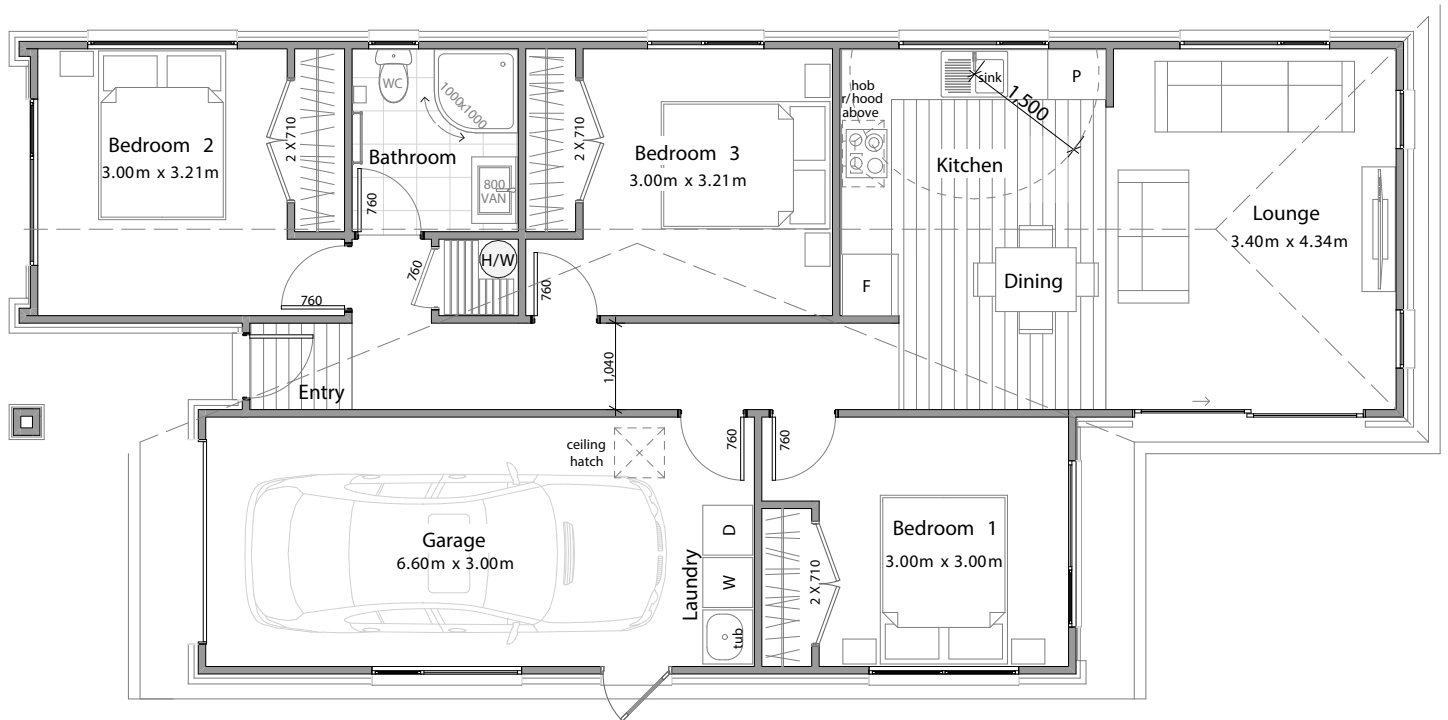

HOUSE & LAND PACKAGE

LOT 51, STAGE 1
WAIPIKO, TE AWAMUTU

Bedrooms
3

Bathrooms
1

Living Areas
1

Garage Spaces
1

Floor Area
110m²

Land Size
338m²