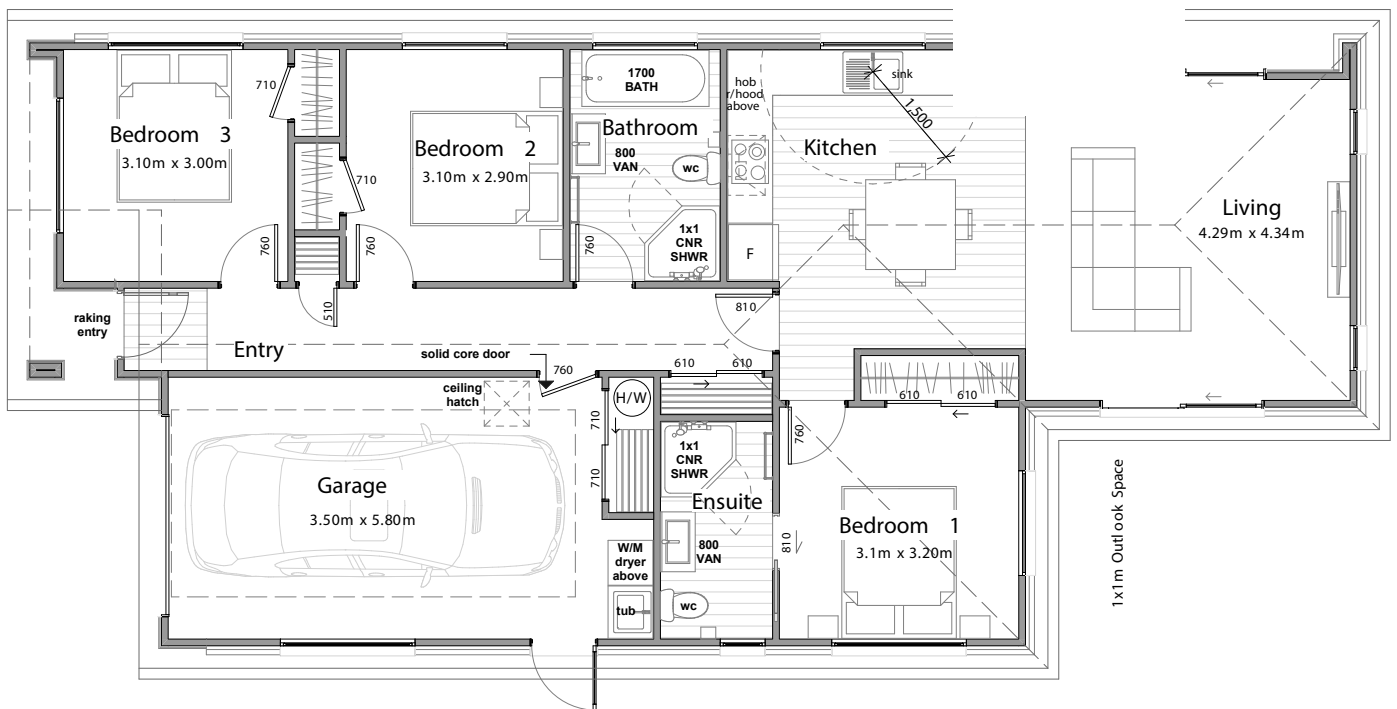

# HOUSE & LAND PACKAGE

LOT 33, STAGE 1  
WAIPIKO, TE AWAMUTU

Bedrooms	Bathrooms	Living Areas	Garage Spaces	Floor Area	Land Size
3	2	1	1	120m <sup>2</sup>	349m <sup>2</sup>

**\$780,000**

**0508 2 VENTURE**  
[www.venturedevelopments.co.nz](http://www.venturedevelopments.co.nz)  
 952 Cambridge Road, Te Awamutu, Waikato