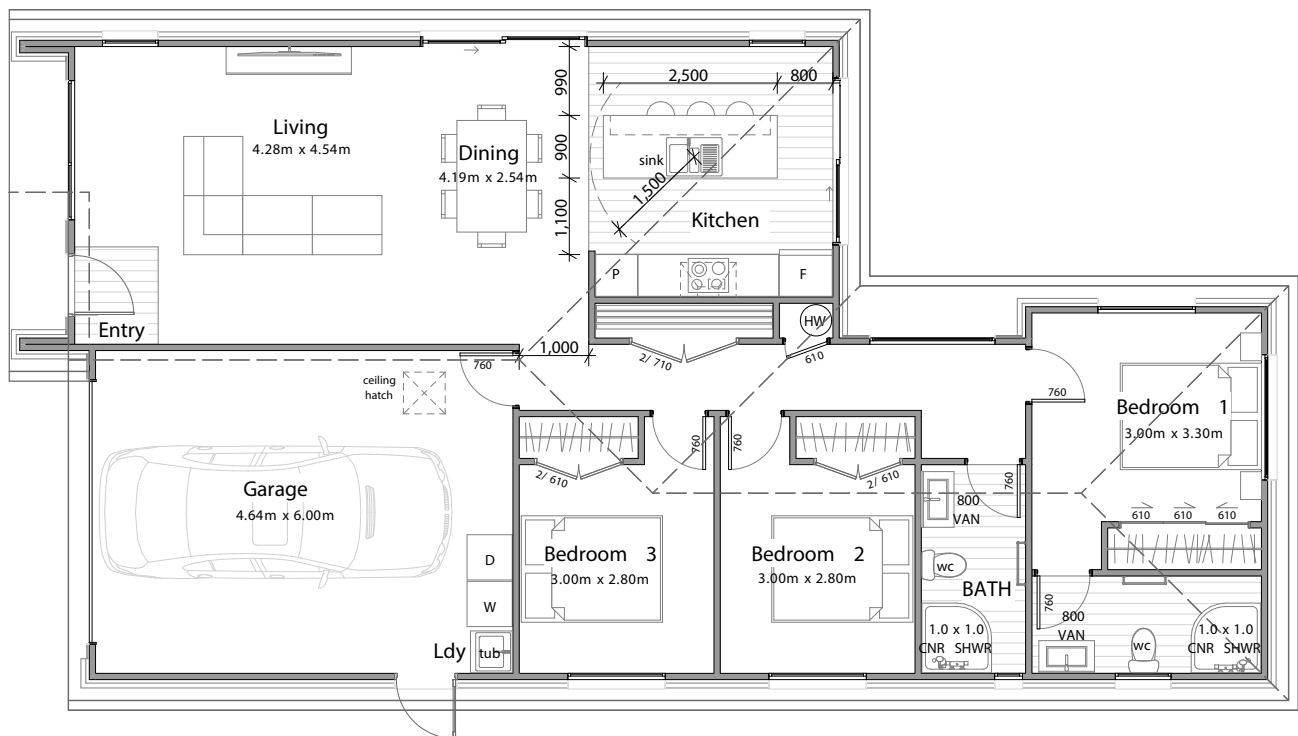

HOUSE & LAND PACKAGE

LOT 32, STAGE 1
WAIPIKO, TE AWAMUTU

Bedrooms
3

Bathrooms
2

Living Areas
1

Garage Spaces
1

Floor Area
140m²

Land Size
403m²