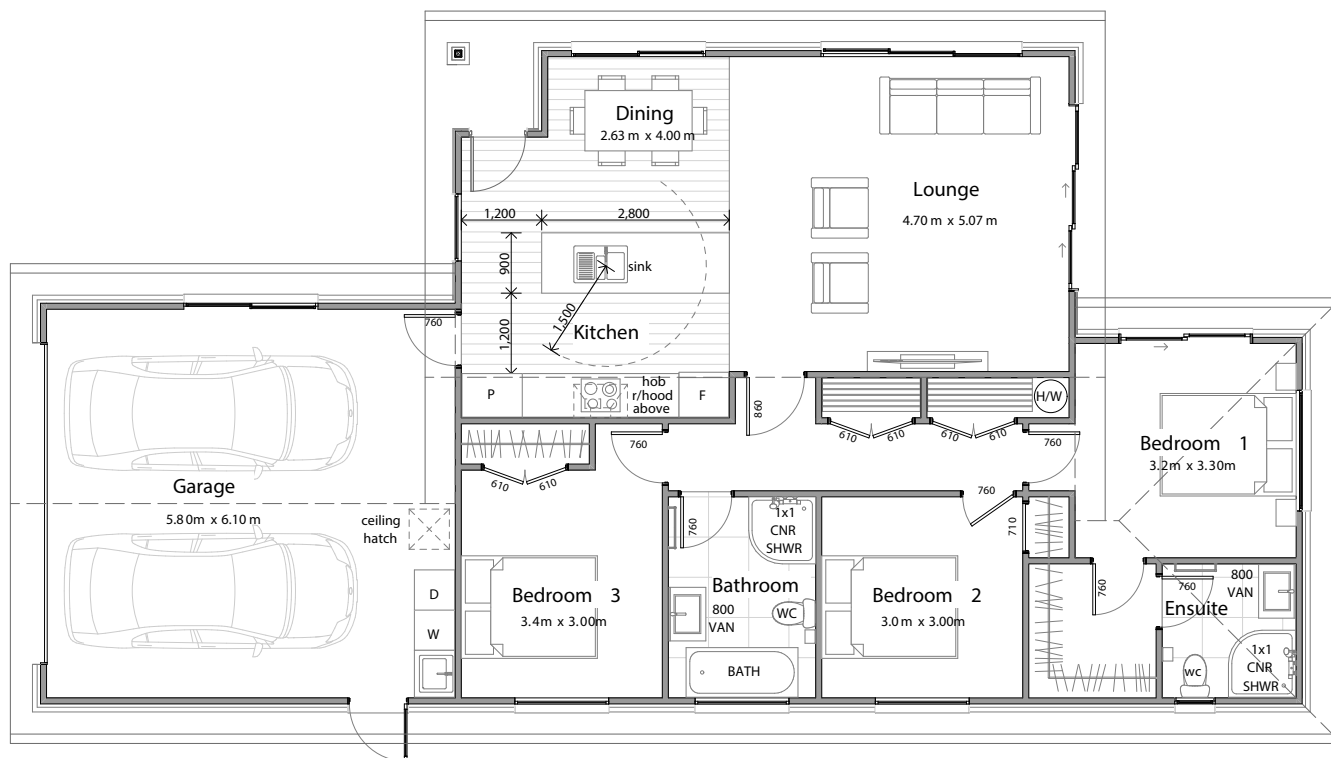

# HOUSE & LAND PACKAGE

LOT 31, STAGE 1  
WAIPIKO, TE AWAMUTU

Bedrooms  
3

Bathrooms  
2

Living Areas  
1

Garage Spaces  
2

Floor Area  
155m<sup>2</sup>

Land Size  
423m<sup>2</sup>