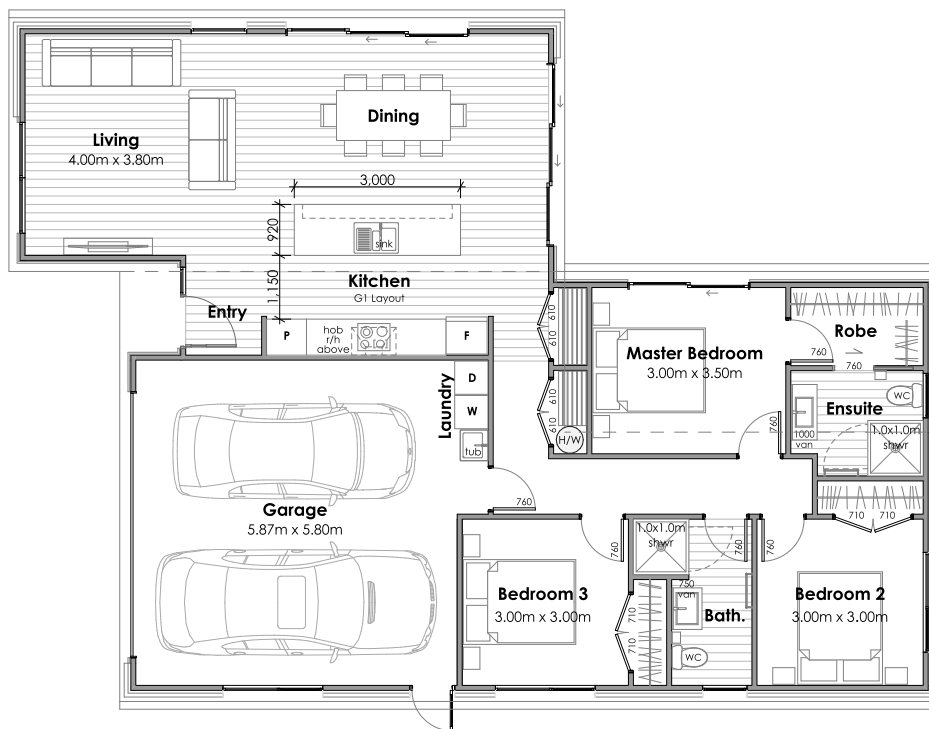

HOUSE & LAND PACKAGE

WAIPIKO LANDING, TE AWAMUTU
STAGE 1, LOT 17

Bedrooms
3

Bathrooms
2

Living Areas
1

Garage Spaces
2

Floor Area
153 m²

Land Size
501 m²

\$859,000

0508 2 VENTURE
www.venturedevelopments.co.nz
1/16 Ashley Place, Papamoa Beach, Papamoa 3118

Prices are based on a flat site and existing council stormwater and sewage connections. Earthworks not included.