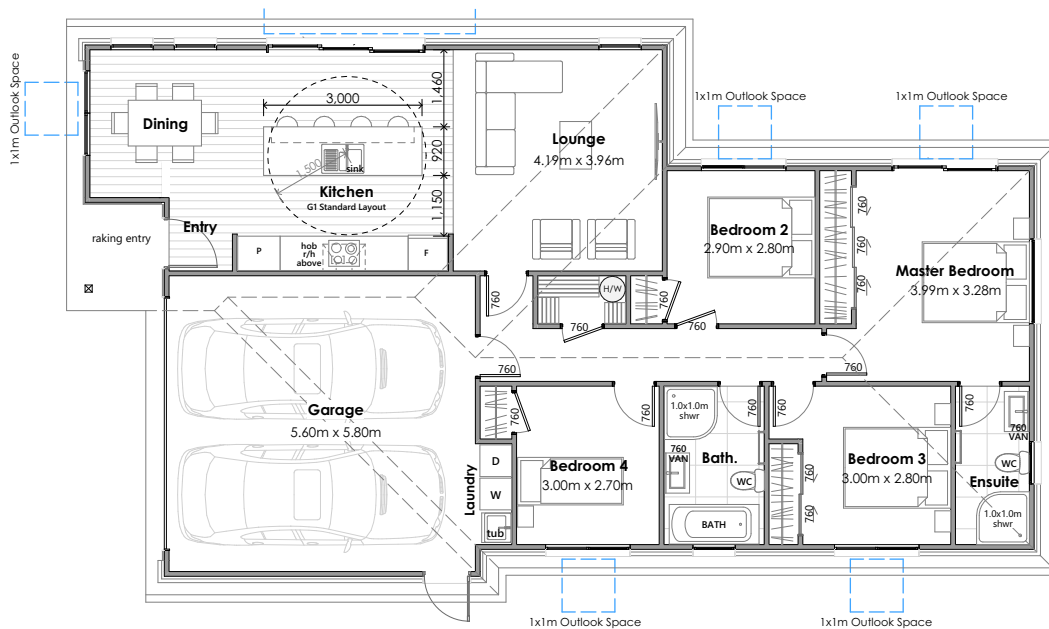

HOUSE & LAND PACKAGE

LOT 88, STAGE 1
MAEA FIELDS, MATAMATA

Bedrooms
4

Bathrooms
2

Living Areas
1

Garage Spaces
2

Floor Area
155m²

Land Size
450m²