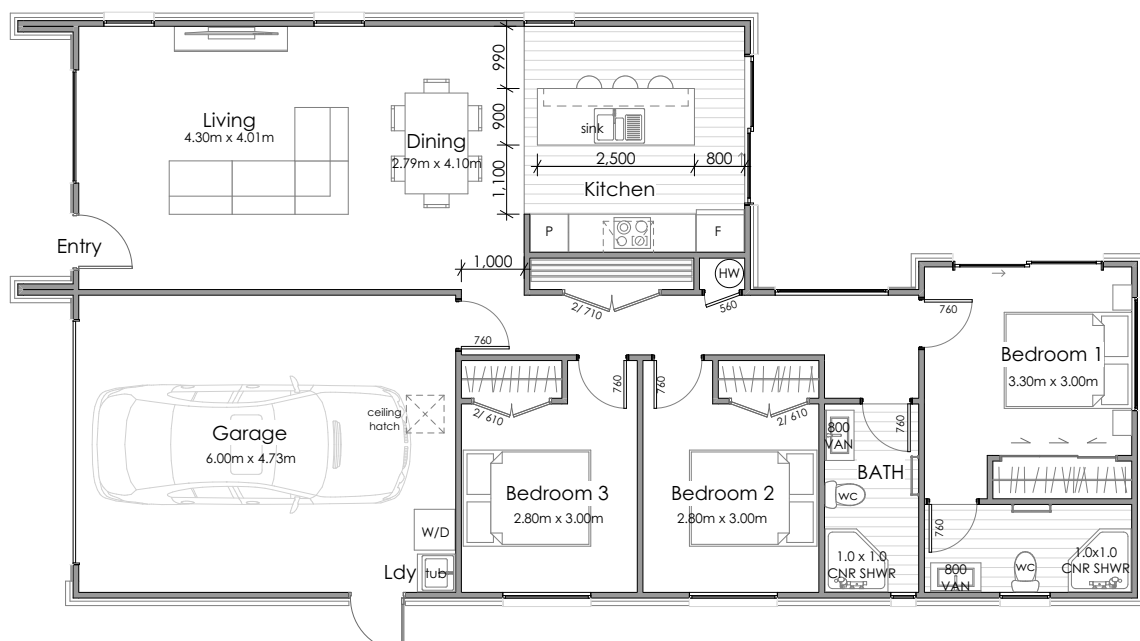

HOUSE & LAND PACKAGE

LOT 70, STAGE 1
MAEA FIELDS, MATAMATA

Bedrooms
 3

Bathrooms
 2

Living Areas
 1

Garage Spaces
 1.5

Floor Area
137m²

Land Size
454m²