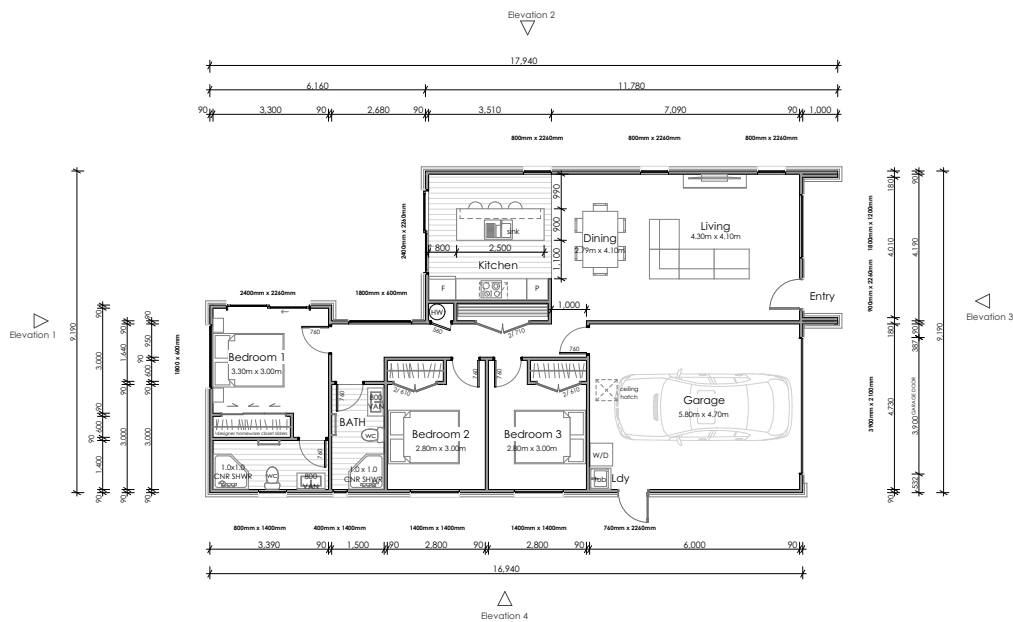

HOUSE & LAND PACKAGE

LOT 46, STAGE 1
MAEA FIELDS, MATAMATA

| | | | | | |
|----------|-----------|--------------|---------------|-------------------|-------------------|
| Bedrooms | Bathrooms | Living Areas | Garage Spaces | Floor Area | Land Size |
| 3 | 2 | 1 | 1.5 | 137m ² | 456m ² |