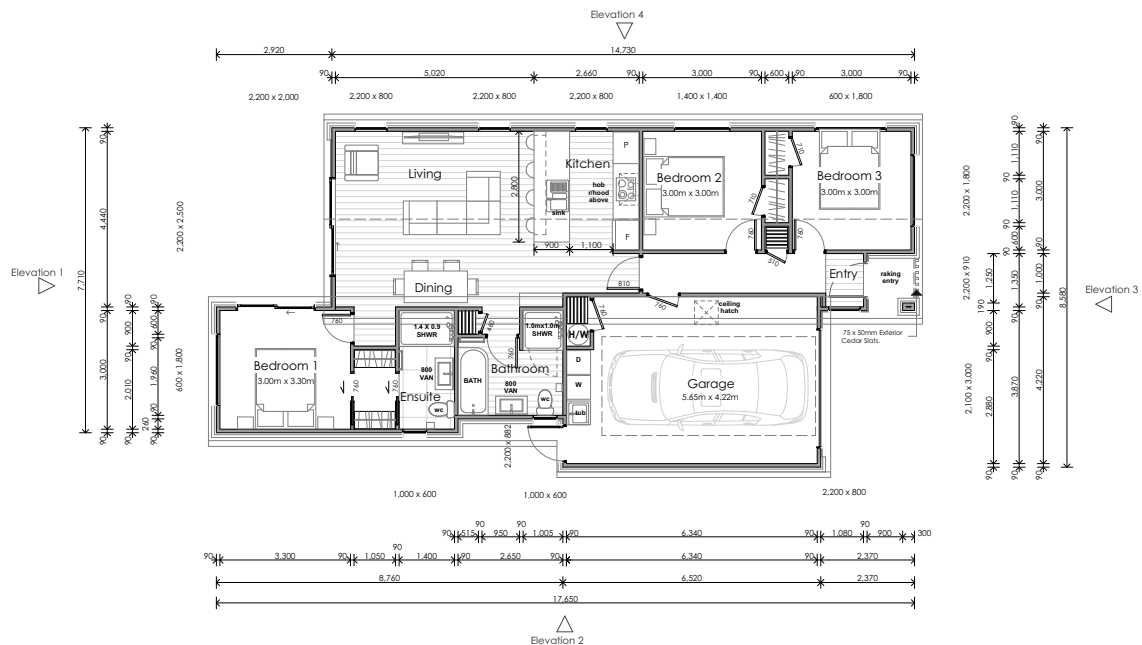

HOUSE & LAND PACKAGE

LOT 50, STAGE 1
BOURN BROOK, ROTOTUNA

Bedrooms	Bathrooms	Living Areas	Garage Spaces	Floor Area	Land Size
3	2	1	1.5	124m ²	252m ²

\$850,000

0508 2 VENTURE
www.venturedevelopments.co.nz
1/16 Ashley Place, Papamoa Beach, Papamoa 3118

Prices are based on a flat site and existing council stormwater and sewage connections. Earthworks not included.