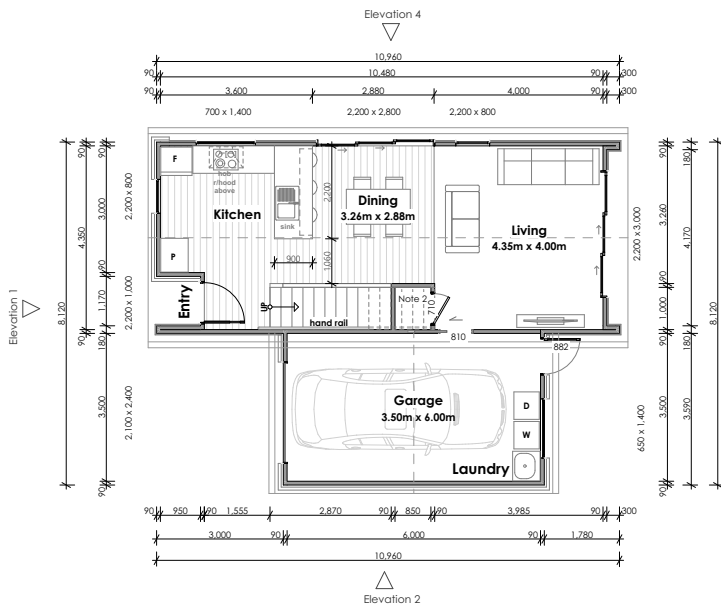

HOUSE & LAND PACKAGE

LOT 37, STAGE 1
BOURN BROOK, ROTOTUNA

Bedrooms	Bathrooms	Living Areas	Garage Spaces	Office	Floor Area	Land Size
2	1	1	1	1	121m ²	252m ²

\$819,000

0508 2 VENTURE
www.venturedevelopments.co.nz
1/16 Ashley Place, Papamoa Beach, Papamoa 3118