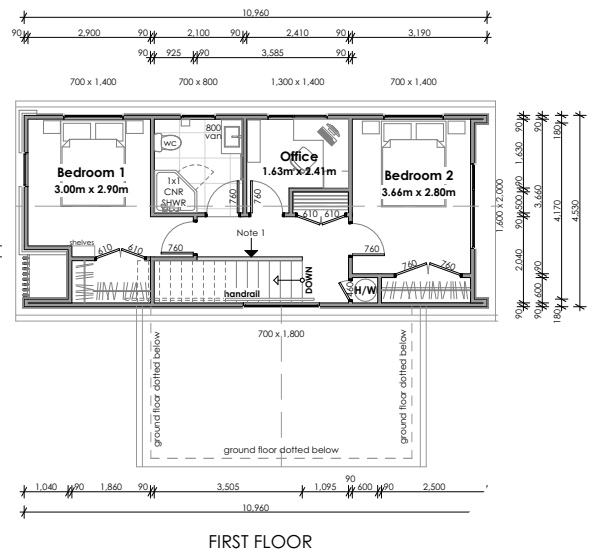

HOUSE & LAND PACKAGE

LOT 37, STAGE 1
BOURN BROOK, ROTOTUNA

Bedrooms	Bathrooms	Living Areas	Garage Spaces	Office	Floor Area	Land Size
2	1	1	1	1	121m ²	252m ²

\$819,000

0508 2 VENTURE
www.venturedevelopments.co.nz
1/16 Ashley Place, Papamoa Beach, Papamoa 3118