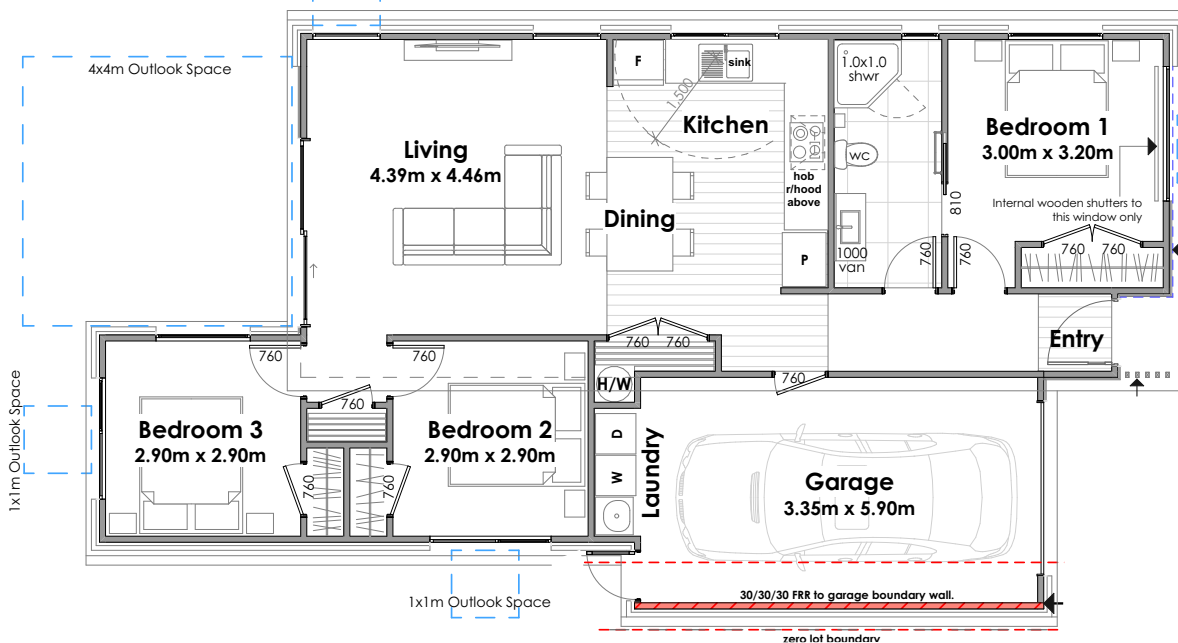

HOUSE & LAND PACKAGE

LOT 19, STAGE 1
BOURN BROOK, ROTOTUNA

Bedrooms
 3

Bathrooms
 1

Living Areas
 1

Garage Spaces
 1

Floor Area
112m²

Land Size
234m²