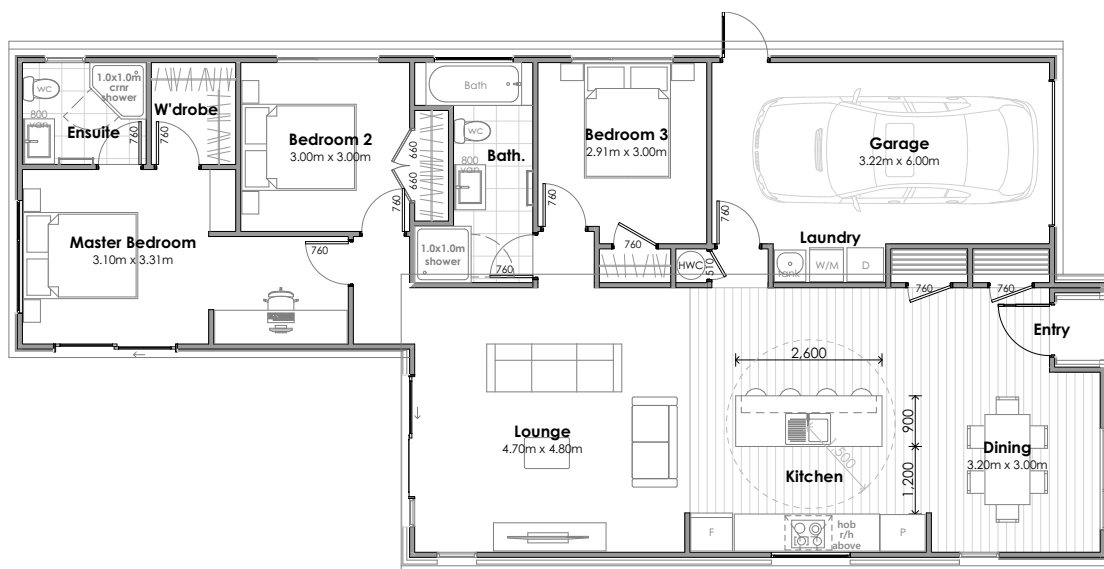

HOUSE & LAND PACKAGE

LOT 31
AURORA BLOCK, HAMILTON

Bedrooms
3

Bathrooms
2

Living Areas
1

Garage Spaces
1

Floor Area
144m²

Land Size
400m²