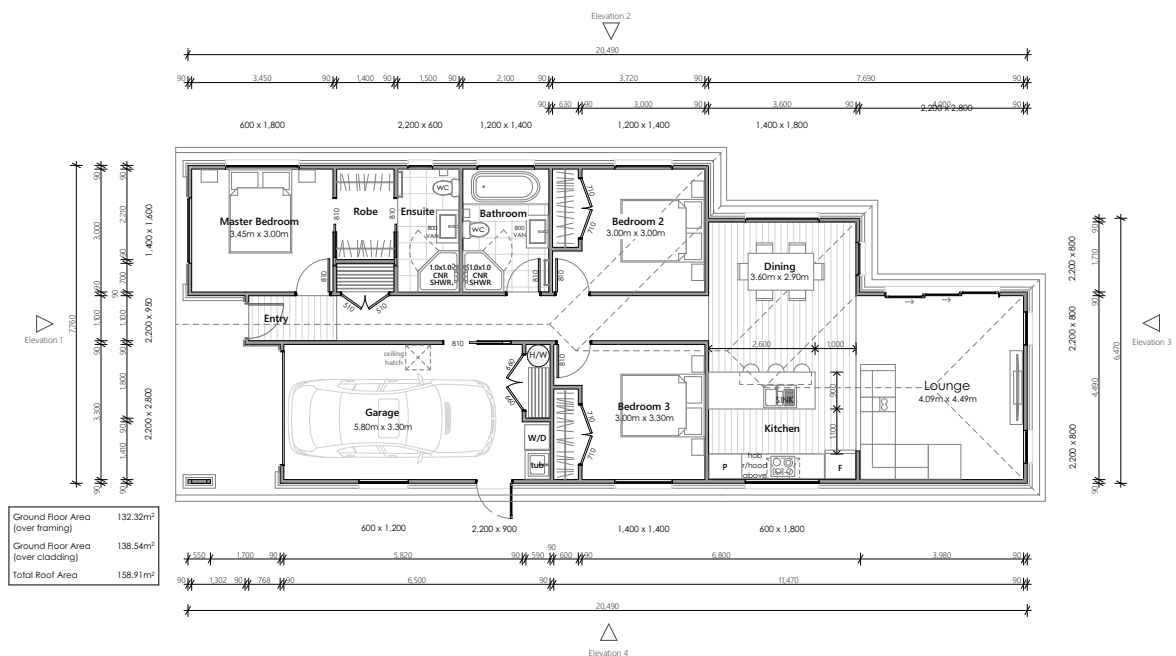

# HOUSE & LAND PACKAGE

LOT 28  
AURORA BLOCK, HAMILTON

Bedrooms  
**3**

Bathrooms  
**2**

Living Areas  
**1**

Garage Spaces  
**1**

Floor Area  
**138m<sup>2</sup>**

Land Size  
**400m<sup>2</sup>**