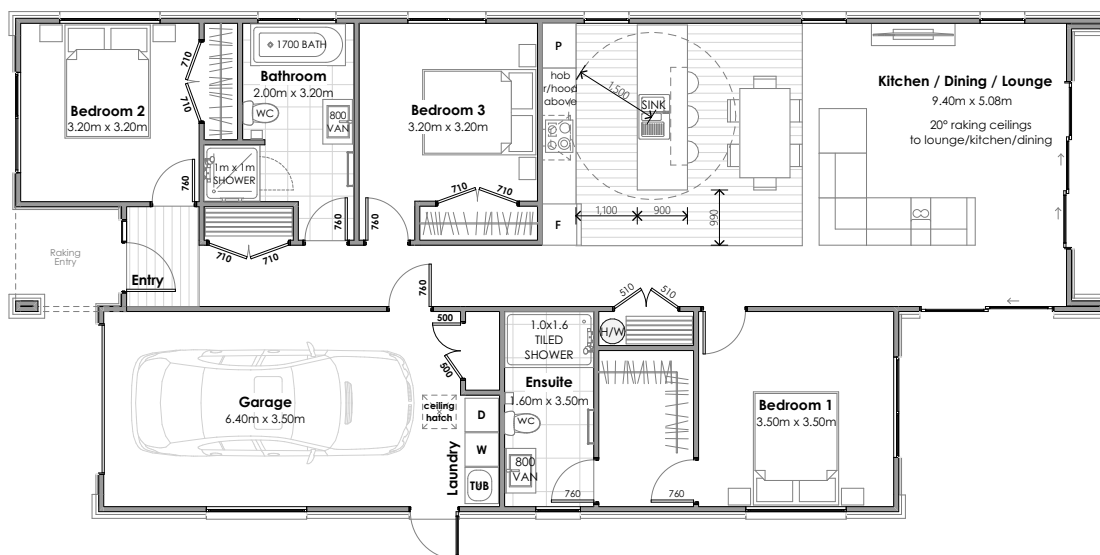

HOUSE & LAND PACKAGE

LOT 27
AURORA BLOCK, HAMILTON

Bedrooms
 3

Bathrooms
 2

Living Areas
 1

Garage Spaces
 1

Floor Area
153m²

Land Size
400m²